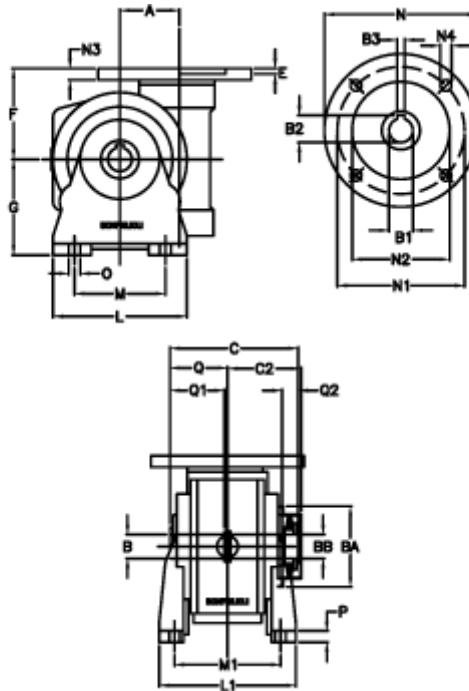

Article number: 390204403532216

Description: Worm Gear with Torque Limiter  
VF 44-L1-V-35-P63B5

## Measures

a	= 44.60	C2	= 48	M1	= 81.0	Q	= 32.0
B	= 18	Description	= VF 44V-xx-63B5	N	= 140	Q1	= 32
B1 E7	= 11	E	= 2.0	N1	= 115	Q2	= 12
B2	= 12.8	F	= 65	N2	= 95		
B3 H9	= 4	g	= 72	N3	= 10.5		
BA	= 40	L	= 90	N4	= 9,5		
BB H7	= 11	L1	= 98.0	O	= 8.5		
C	= 79	m	= 52	P	= 10		